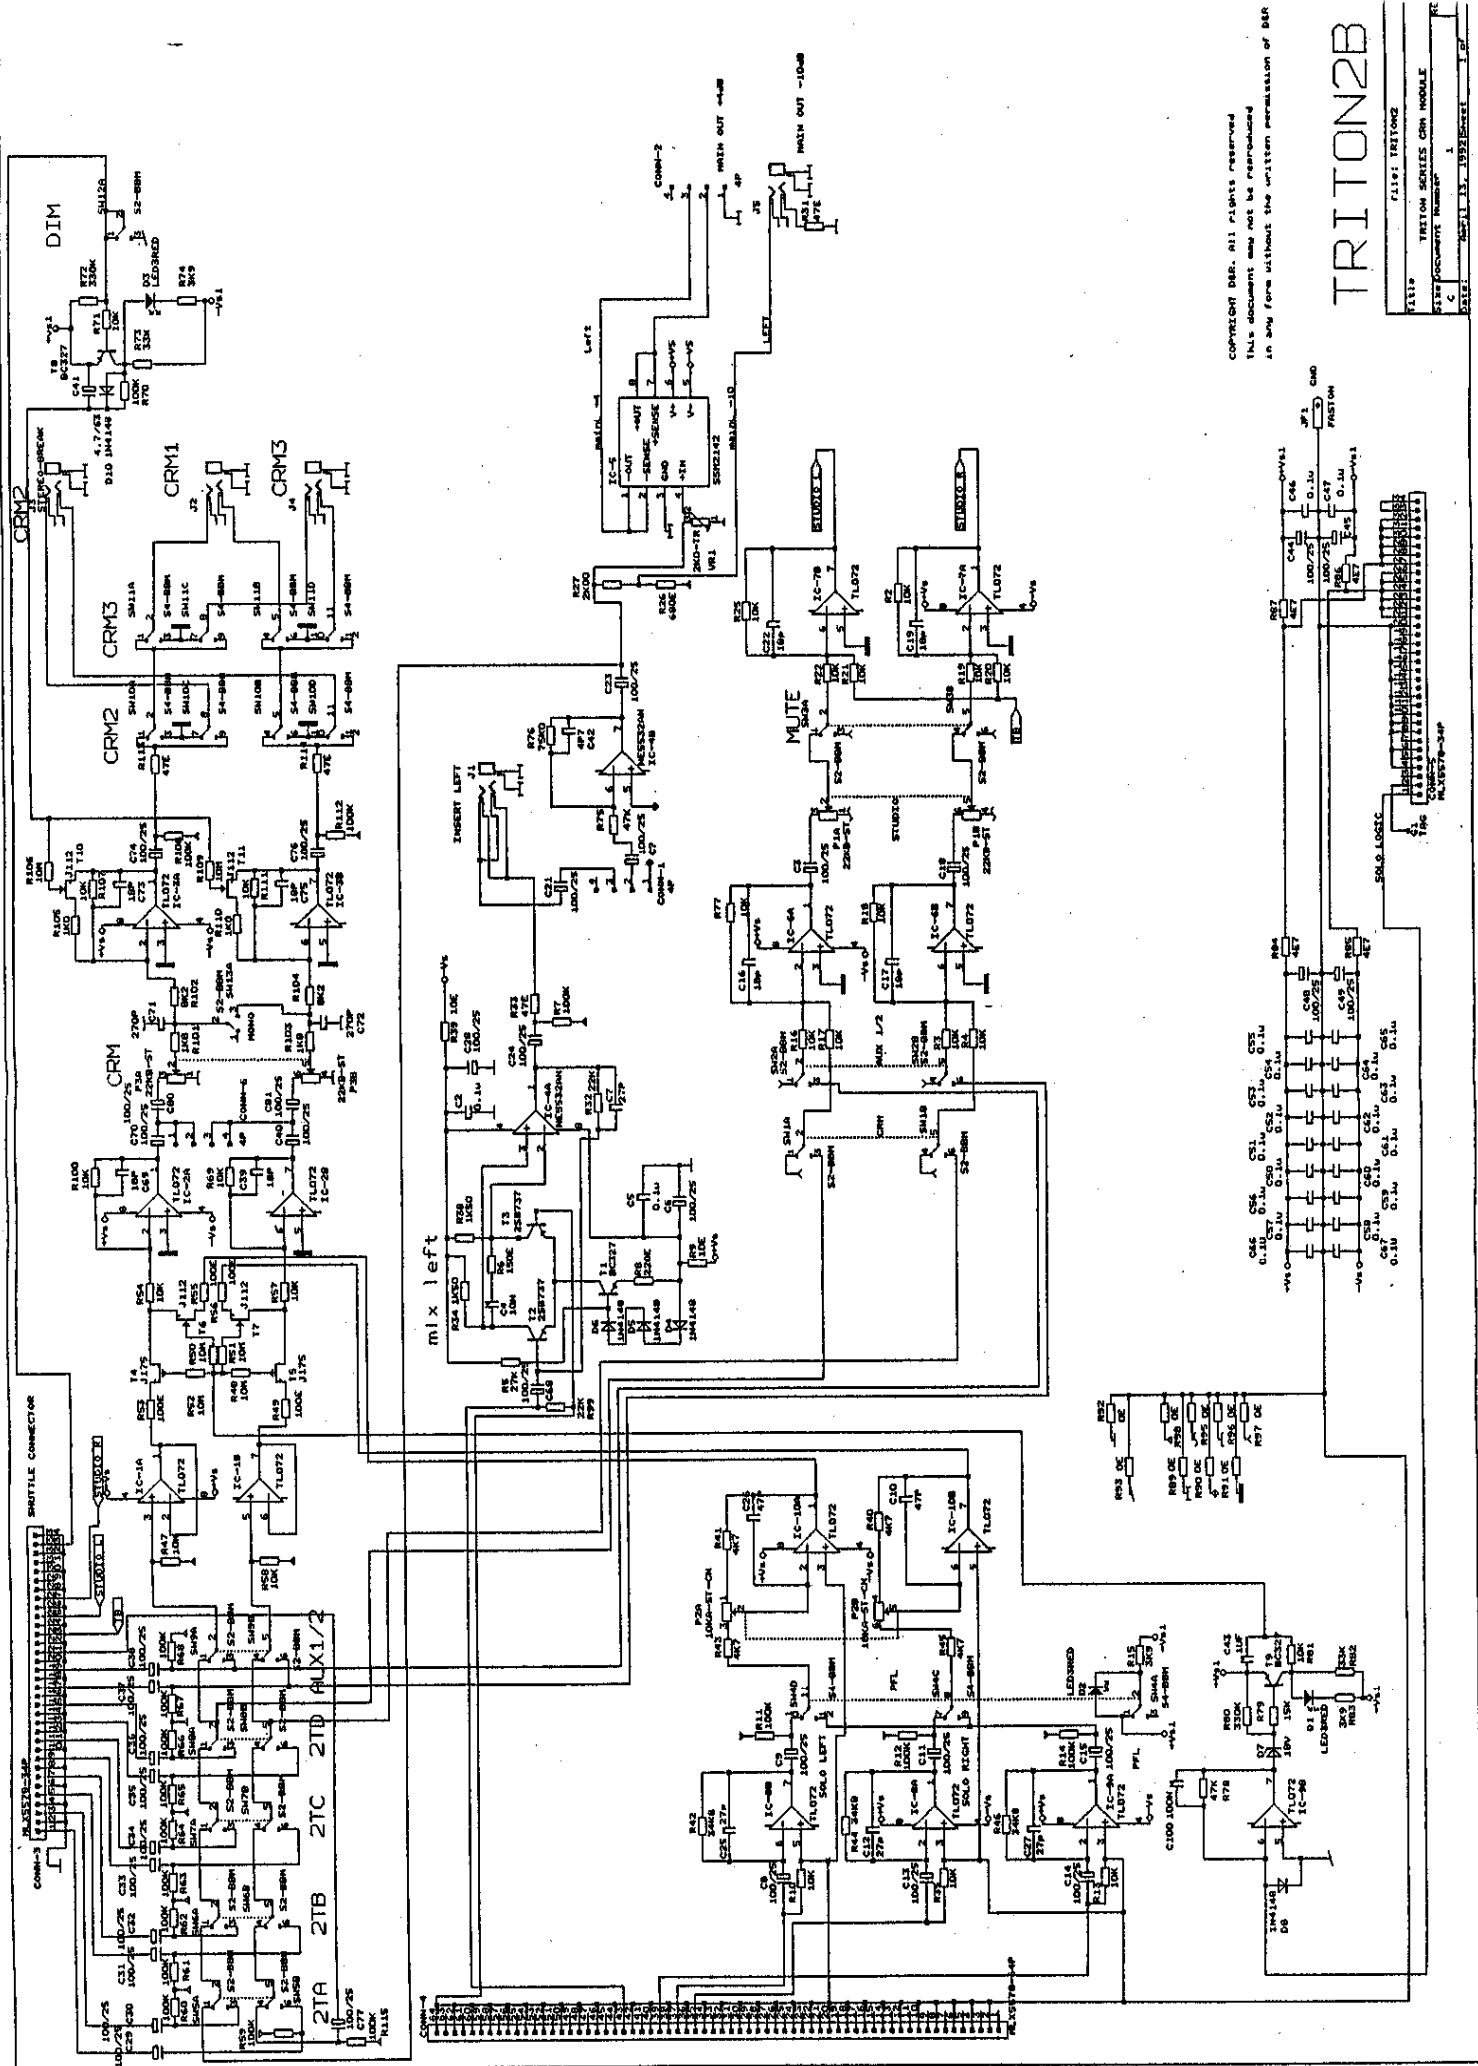

COPYRIGHT DEC. ALL RIGHTS RESERVED
THIS DOCUMENT MAY NOT BE REPRODUCED
IN ANY FORM WITHOUT THE WRITTEN PERMISSION OF DEC

TRITON2B

FILE#	TRITON SERIES CON MODULE
REV#	1
DATE	NOV 13 1978