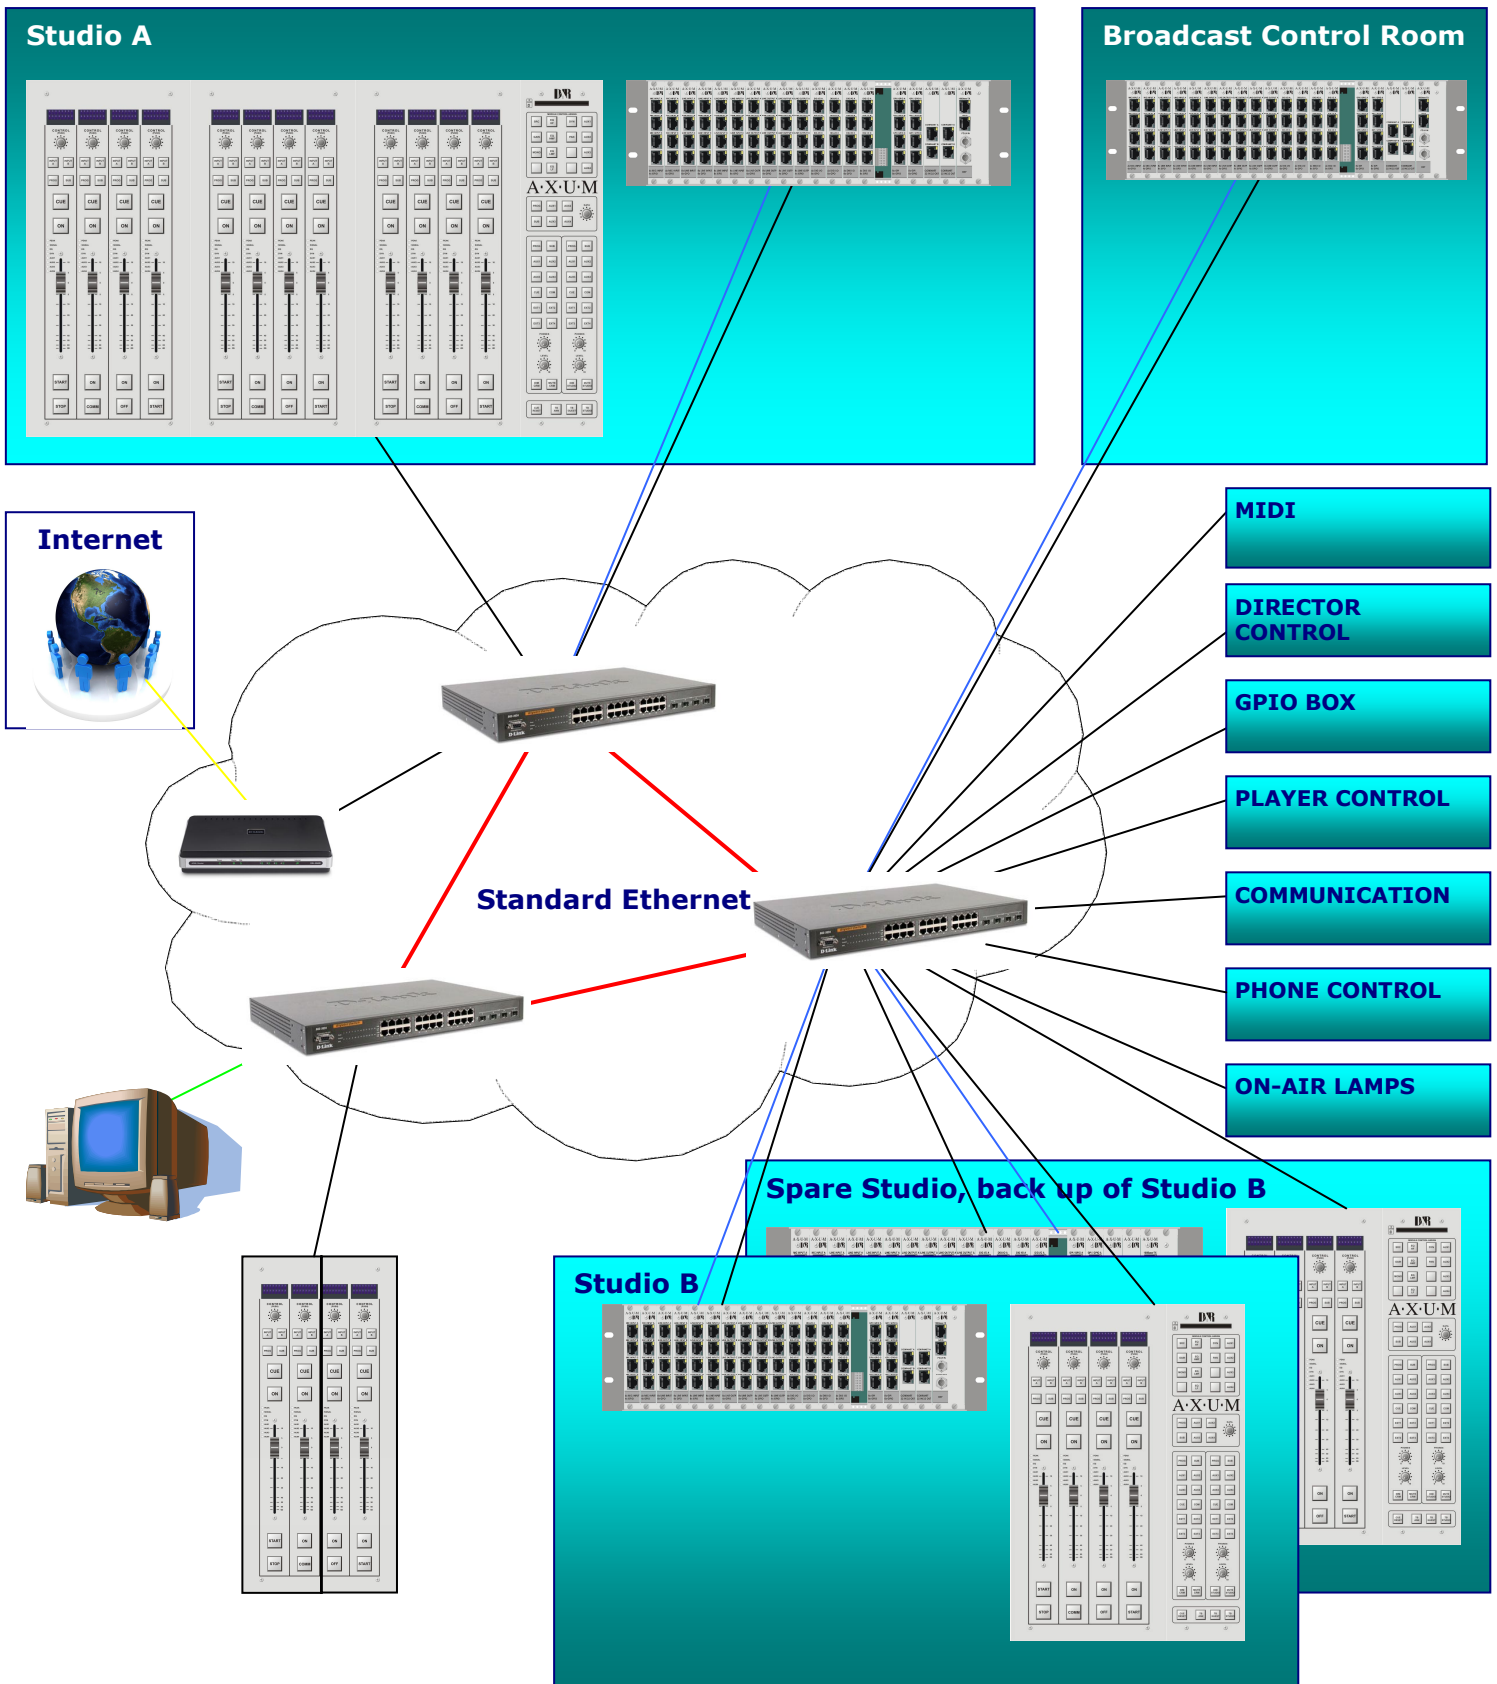

A·X·U·M

System example

- MambaNet over Ethernet (100Mb, CAT5e)
- CobraNet over Ethernet (100Mb, CAT5e)
- MambaNet/CobraNet over Ethernet (1Gb, CAT6/Fibre), Spanning tree redundancy
- MambaNet over TCP/IP (DSL or DSL2)
- MambaNet over Ethernet (100Mb, CAT5e) communication with your play-out system